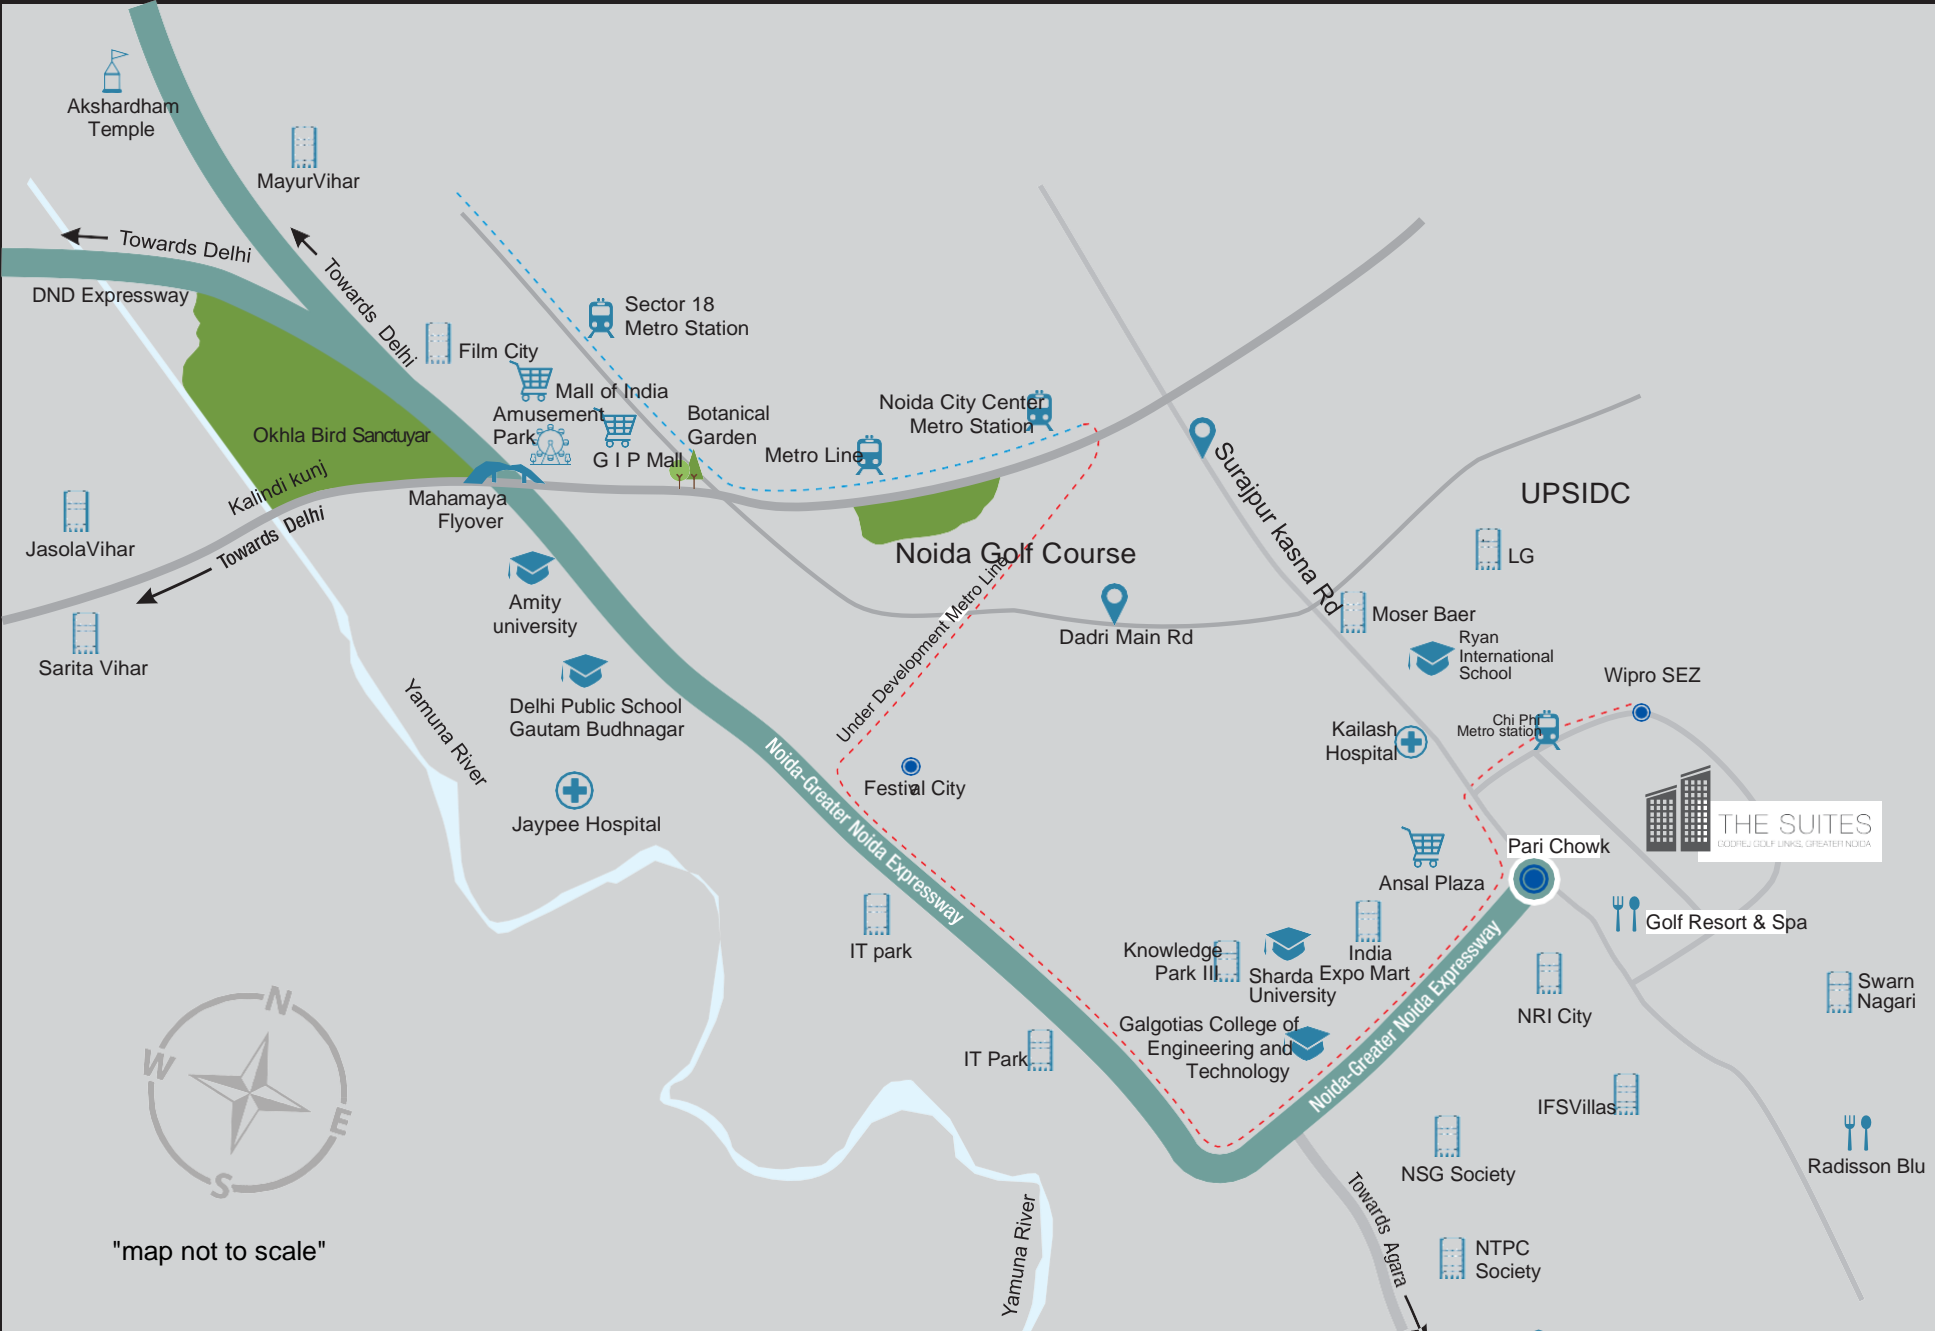

THE SUITES

GODREJ GOLF LINKS, GREATER NOIDA

*Images for Illustrative Purpose only

LOCATION PLAN

FULLY-FURNISHED RESIDENCES

JOINT VENTURE PARTNER

*Images for Illustrative Purpose only

LIVING ROOM